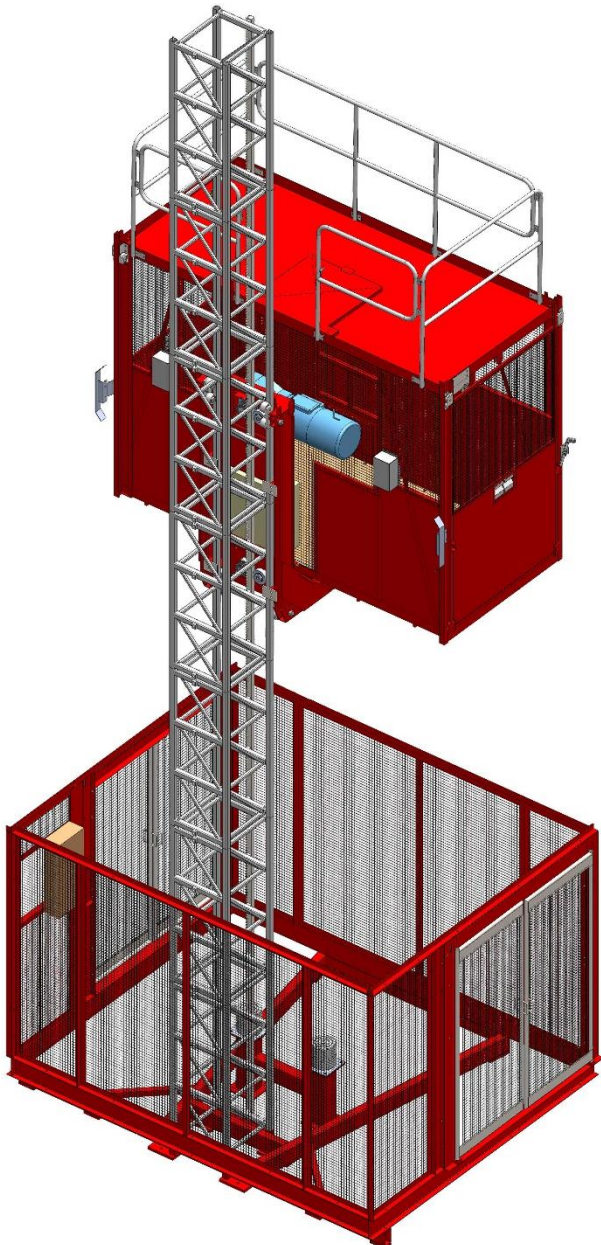

1200kg Passenger Goods Hoist

CAPITAL
HOIST

Wickham GP1200 Passenger Goods Hoist	
Capacity	1200kg per cage
Personnel	9 per cage
Internal Cage Dimensions L x W x H	2000 x 1500 x 2240
Landing Gate Opening H x W	2015 x 1500
Base Unit Weight Single	2235kg
Base Unit Weight Twin	3750kg
Motor Drive Unit	1 x 11kW per cage
Power Fuse Supply (3-Phase)	63A per cage
Starting Current	135A per cage
Maximum Mast Height	200m
Max Tie Spacing	12m

Tel 01322 339 353

www.capitalhoists.co.uk

Info@caphoist.co.uk

17 Maypole Crescent
Darent Industrial Park
Erith
Kent
DA8 2JZ

Landing Gates to be installed on the edge of the slab or the scaffolding

1200kg Passenger Goods Hoist

CAPITAL
HOIST