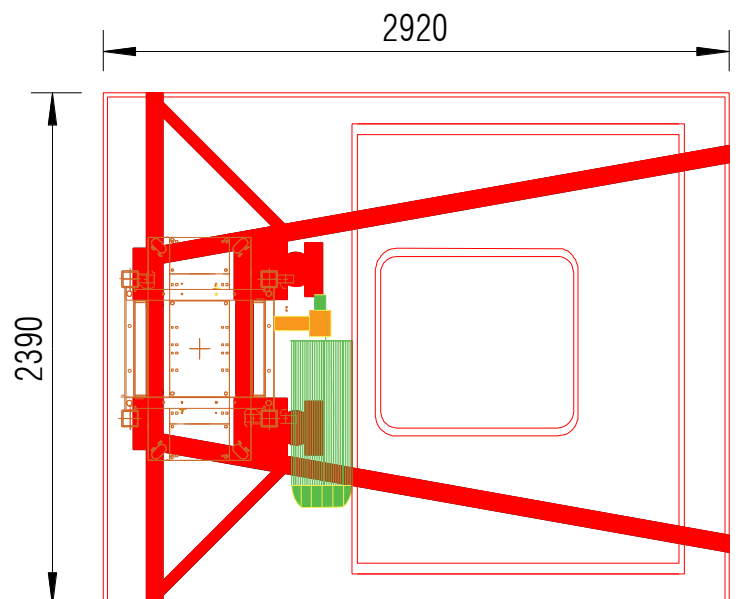

1200kg Passenger Goods Hoist

CAPITAL
HOIST

Wickham GP1200 Passenger Goods Hoist	
Capacity	1200kg per cage
Personnel	9 per cage
Internal Cage Dimensions L x W x H	2000 x 1500 x 2240
Landing Gate Opening H x W	2015 x 1500
Base Unit Weight Single	2235kg
Base Unit Weight Twin	3750kg
Motor Drive Unit	1 x 11kW per cage
Power Fuse Supply (3-Phase)	63A per cage
Starting Current	135A per cage
Maximum Mast Height	200m
Max Tie Spacing	12m

Tel 01322 339 353

www.capitalhoists.co.uk

Info@caphoist.co.uk

17 Maypole Crescent
Darent Industrial Park
Erith
Kent
DA8 2JZ

Landing Gates to be installed on the edge of the slab or the scaffolding