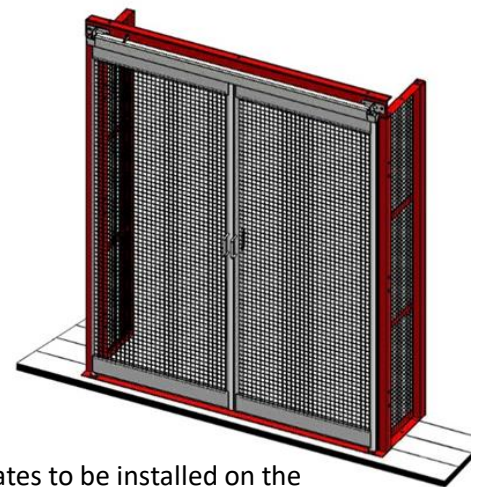

1200kg Passenger Goods Hoist

CAPITAL
HOIST

Wickham GP1200 Passenger Goods Hoist	
Capacity	1200kg per cage
Personnel	9 per cage
Internal Cage Dimensions L x W x H	2000 x 1500 x 2240
Landing Gate Opening H x W	2015 x 1500
Base Unit Weight Single	2235kg
Base Unit Weight Twin	3750kg
Motor Drive Unit	1 x 11kW per cage
Power Fuse Supply (3-Phase)	63A per cage
Starting Current	135A per cage
Maximum Mast Height	200m
Max Tie Spacing	12m

Tel 01322 339 353

www.capitalhoists.co.uk

Info@caphoist.co.uk

17 Maypole Crescent
Darent Industrial Park
Erith
Kent
DA8 2JZ

Landing Gates to be installed on the edge of the slab or the scaffolding

1200kg Passenger Goods Hoist