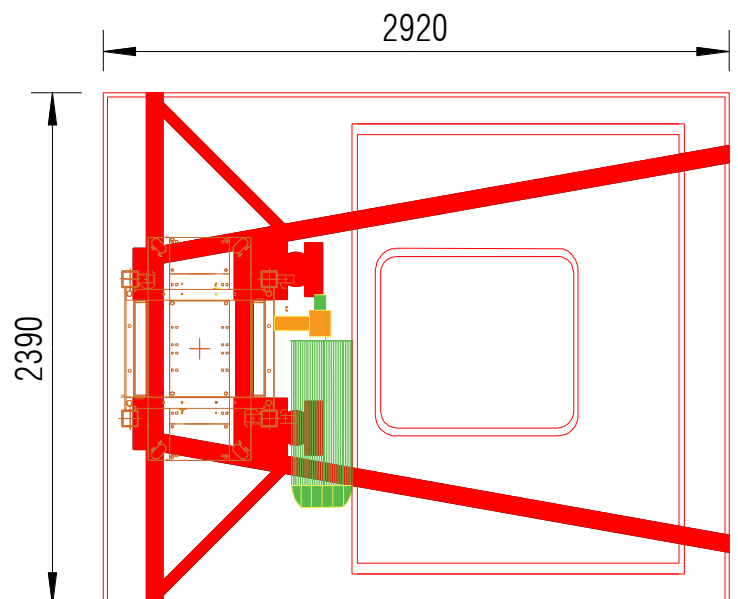

2000kg Passenger Goods Hoist

CAPITAL
HOIST

Wickham GP2000 Passenger Goods Hoist	
Capacity	2000kg per cage
Personnel	9 per cage
Internal Cage Dimensions L x W x H	2000 x 1500 x 2240
Landing Gate Opening H x W	2015 x 1500
Base Unit Weight Single	2455kg
Base Unit Weight Twin	4175kg
Motor Drive Unit	2 x 11kW per cage
Power Fuse Supply (3-Phase)	63A per cage
Starting Current	320A per cage
Maximum Mast Height	200m
Max Tie Spacing	12m

Tel 01322 339 353

www.capitalhoists.co.uk

Info@caphoist.co.uk

17 Maypole Crescent
Darent Industrial Park
Erith
Kent
DA8 2JZ

Landing Gates to be installed on the edge of the slab or the scaffolding