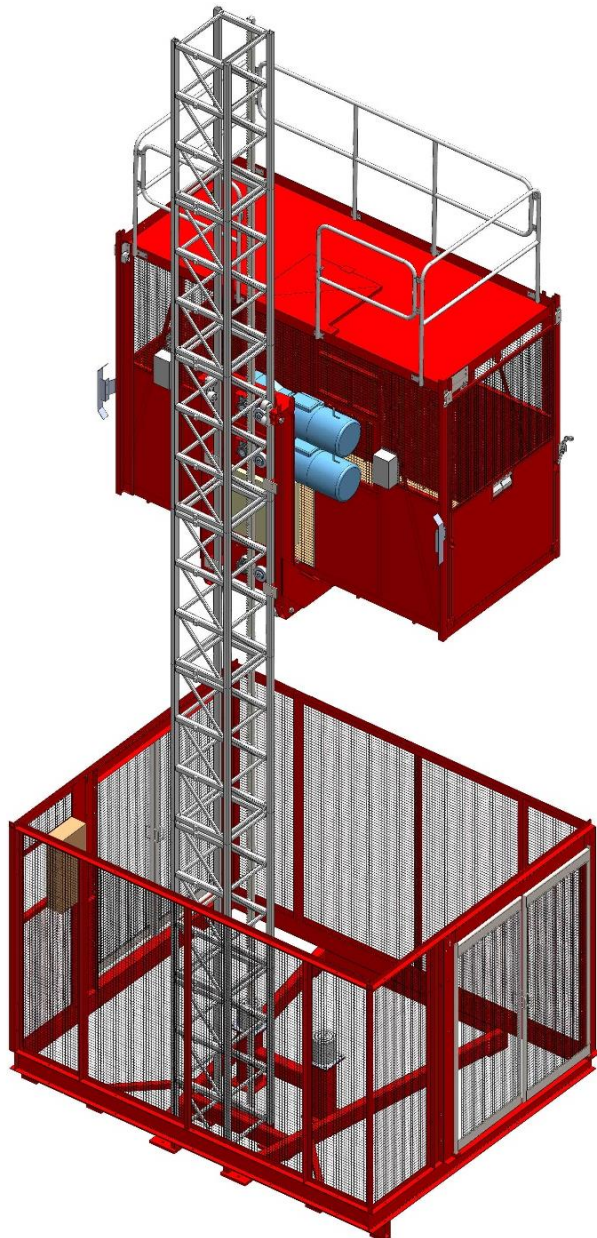

2000kg Passenger Goods Hoist

CAPITAL
HOIST

Wickham GP2000 Passenger Goods Hoist	
Capacity	2000kg per cage
Personnel	9 per cage
Internal Cage Dimensions L x W x H	2000 x 1500 x 2240
Landing Gate Opening H x W	2015 x 1500
Base Unit Weight Single	2455kg
Base Unit Weight Twin	4175kg
Motor Drive Unit	2 x 11kW per cage
Power Fuse Supply (3-Phase)	63A per cage
Starting Current	320A per cage
Maximum Mast Height	200m
Max Tie Spacing	12m

Tel 01322 339 353

www.capitalhoists.co.uk

Info@caphoist.co.uk

17 Maypole Crescent
Darent Industrial Park
Erith
Kent
DA8 2JZ

Landing Gates to be installed on the edge of the slab or the scaffolding

2000kg Passenger Goods Hoist

CAPITAL
HOIST