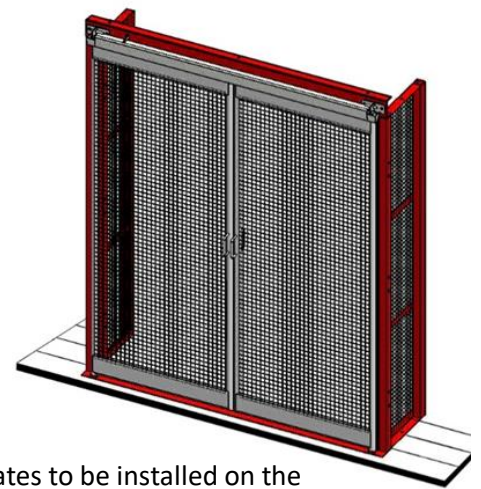

2000kg Passenger Goods Hoist

CAPITAL
HOIST

Wickham GP2000 Passenger Goods Hoist	
Capacity	2000kg per cage
Personnel	9 per cage
Internal Cage Dimensions L x W x H	2000 x 1500 x 2240
Landing Gate Opening H x W	2015 x 1500
Base Unit Weight Single	2455kg
Base Unit Weight Twin	4175kg
Motor Drive Unit	2 x 11kW per cage
Power Fuse Supply (3-Phase)	63A per cage
Starting Current	320A per cage
Maximum Mast Height	200m
Max Tie Spacing	12m

Tel 01322 339 353

www.capitalhoists.co.uk

Info@caphoist.co.uk

17 Maypole Crescent
Darent Industrial Park
Erith
Kent
DA8 2JZ

Landing Gates to be installed on the edge of the slab or the scaffolding