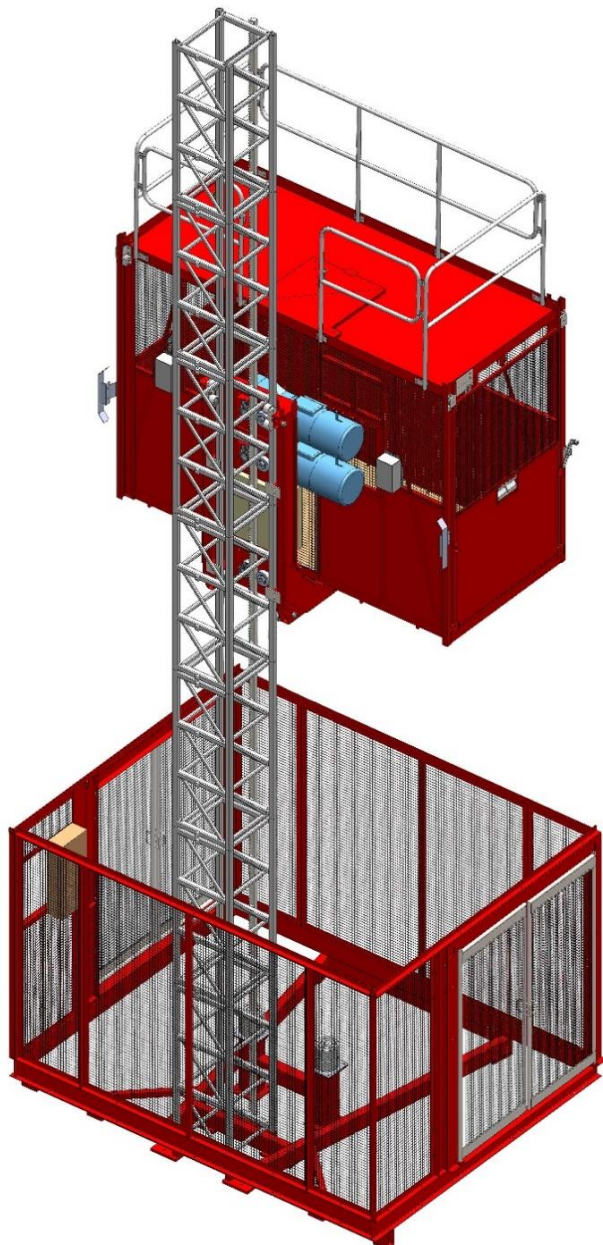

# 2000kg Passenger Goods Hoist

**CAPITAL**  
HOIST

Wickham GP2000 Passenger Goods Hoist	
Capacity	2000kg per cage
Personnel	25 per cage
Internal Cage Dimensions L x W x H	3280 x 1420 x 2240
Landing Gate Opening H x W	2015 x 1500
Base Unit Weight Single	2985kg
Base Unit Weight Twin	4995kg
Motor Drive Unit	2 x 11kW per cage
Power Fuse Supply (3-Phase)	63A per cage
Starting Current	320A per cage
Maximum Mast Height	200m
Max Tie Spacing	12m

# 2000kg Passenger Goods Hoist

CAPITAL  
HOIST