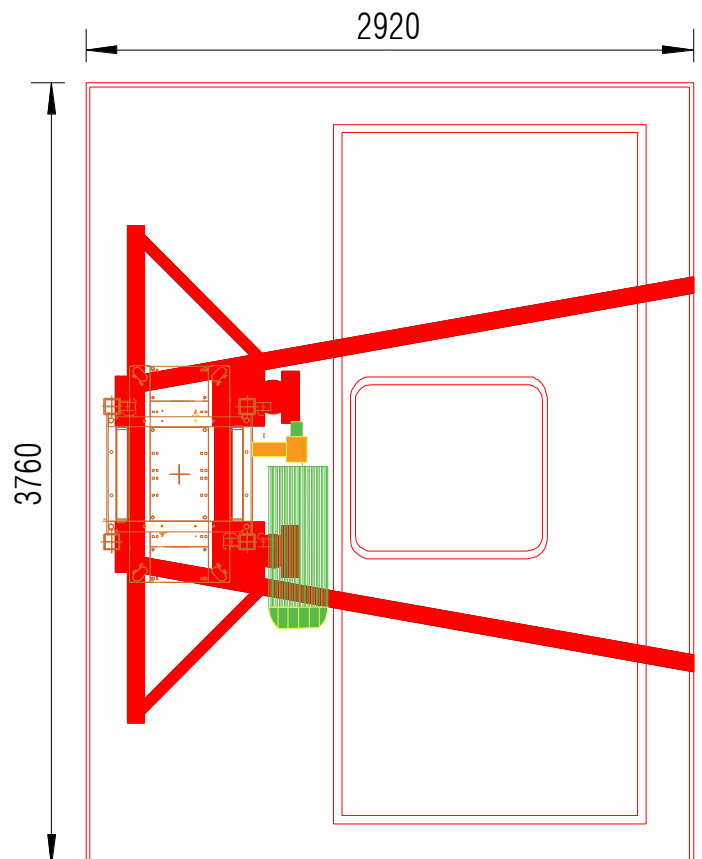

2000kg Passenger Goods Hoist

CAPITAL
HOIST

Wickham GP2000 Passenger Goods Hoist	
Capacity	2000kg per cage
Personnel	25 per cage
Internal Cage Dimensions L x W x H	3280 x 1420 x 2240
Landing Gate Opening H x W	2015 x 1500
Base Unit Weight Single	2985kg
Base Unit Weight Twin	4995kg
Motor Drive Unit	2 x 11kW per cage
Power Fuse Supply (3-Phase)	63A per cage
Starting Current	320A per cage
Maximum Mast Height	200m
Max Tie Spacing	12m

Tel 01322 339 353

www.capitalhoists.co.uk

Info@caphoist.co.uk

17 Maypole Crescent
Darent Industrial Park
Erith
Kent
DA8 2JZ

Landing Gates to be installed on the edge of the slab or the scaffolding