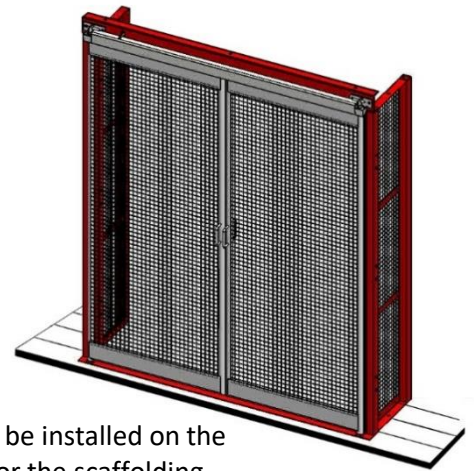

2000kg Passenger Goods Hoist

CAPITAL
HOIST

Wickham GP2000 Passenger Goods Hoist	
Capacity	2000kg per cage
Personnel	25 per cage
Internal Cage Dimensions L x W x H	3280 x 1420 x 2240
Landing Gate Opening H x W	2015 x 1500
Base Unit Weight Single	2985kg
Base Unit Weight Twin	4995kg
Motor Drive Unit	2 x 11kW per cage
Power Fuse Supply (3-Phase)	63A per cage
Starting Current	320A per cage
Maximum Mast Height	200m
Max Tie Spacing	12m

Tel 01322 339 353

www.capitalhoists.co.uk

Info@caphoist.co.uk

17 Maypole Crescent
Darent Industrial Park
Erith
Kent
DA8 2JZ

Landing Gates to be installed on the edge of the slab or the scaffolding