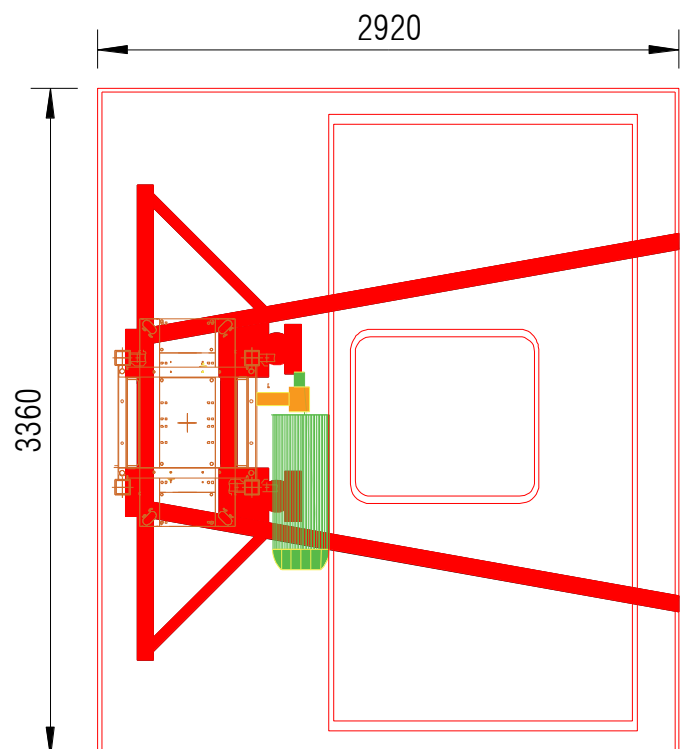

2000kg Passenger Goods Hoist

CAPITAL
HOIST

Wickham GP2000HD Passenger Goods Hoist	
Capacity	2000kg per cage
Personnel	19 per cage
Internal Cage Dimensions L x W x H	3000 x 1500 x 2300
Landing Gate Opening H x W	2015 x 1500
Base Unit Weight Single	2815kg
Base Unit Weight Twin	4775kg
Motor Drive Unit	2 x 11kW per cage
Power Fuse Supply (3-Phase)	63A per cage
Starting Current	320A
Maximum Mast Height	200m
Max Tie Spacing	12m

Tel 01322 339 353

www.capitalhoists.co.uk

Info@caphoist.co.uk

17 Maypole Crescent
Darent Industrial Park
Erith
Kent
DA8 2JZ

Landing Gates to be installed on the edge of the slab or the scaffolding