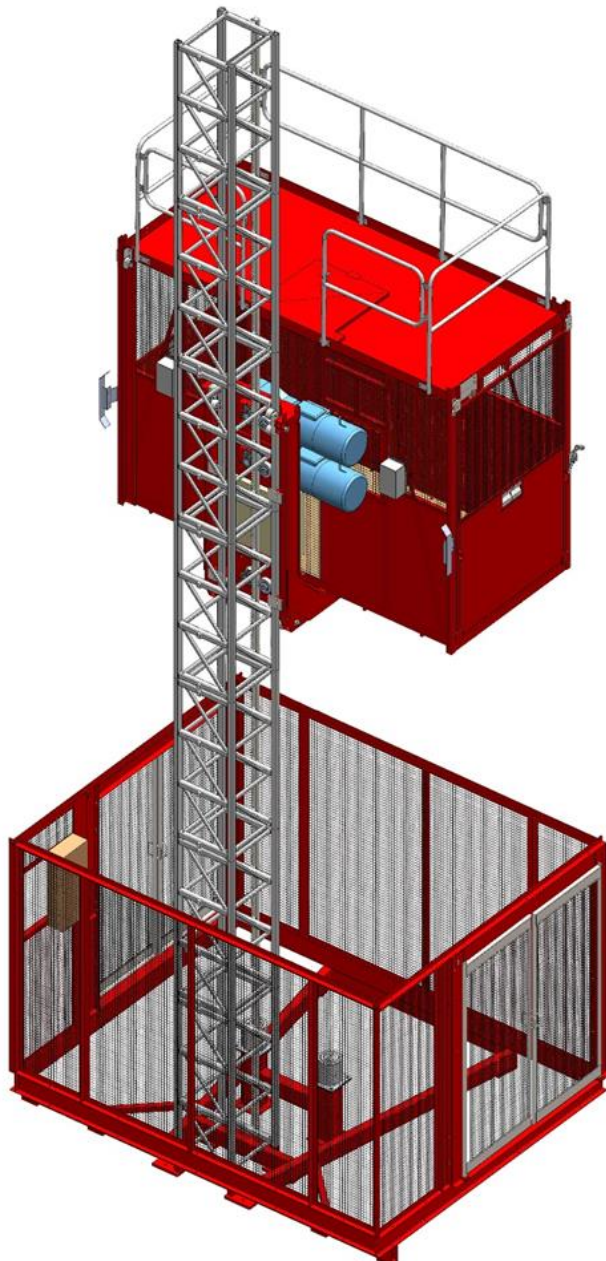

2000kg Passenger Goods Hoist

CAPITAL
HOIST

Wickham GP2000HD Passenger Goods Hoist	
Capacity	2000kg per cage
Personnel	19 per cage
Internal Cage Dimensions L x W x H	3000 x 1500 x 2300
Landing Gate Opening H x W	2015 x 1500
Base Unit Weight Single	2815kg
Base Unit Weight Twin	4775kg
Motor Drive Unit	2 x 11kW per cage
Power Fuse Supply (3-Phase)	63A per cage
Starting Current	320A
Maximum Mast Height	200m
Max Tie Spacing	12m

Tel 01322 339 353

www.capitalhoists.co.uk

Info@caphoist.co.uk

17 Maypole Crescent
Darent Industrial Park
Erith
Kent
DA8 2JZ

Landing Gates to be installed on the edge of the slab or the scaffolding

2000kg Passenger Goods Hoist

CAPITAL
HOIST