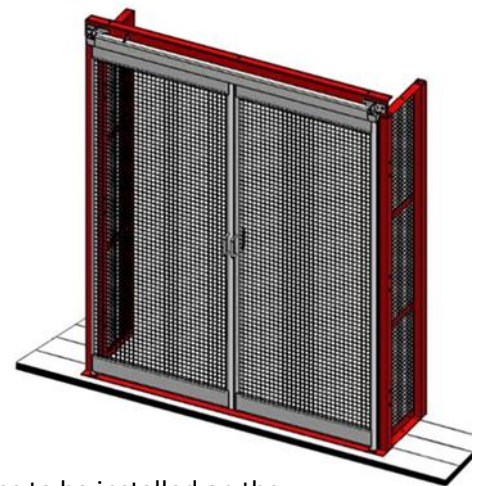

2000kg Passenger Goods Hoist

CAPITAL
HOIST

Wickham GP2000HD Passenger Goods Hoist	
Capacity	2000kg per cage
Personnel	19 per cage
Internal Cage Dimensions L x W x H	3000 x 1500 x 2300
Landing Gate Opening H x W	2015 x 1500
Base Unit Weight Single	2815kg
Base Unit Weight Twin	4775kg
Motor Drive Unit	2 x 11kW per cage
Power Fuse Supply (3-Phase)	63A per cage
Starting Current	320A
Maximum Mast Height	200m
Max Tie Spacing	12m

Tel 01322 339 353

www.capitalhoists.co.uk

Info@caphoist.co.uk

17 Maypole Crescent
Darent Industrial Park
Erith
Kent
DA8 2JZ

Landing Gates to be installed on the edge of the slab or the scaffolding

2000kg Passenger Goods Hoist